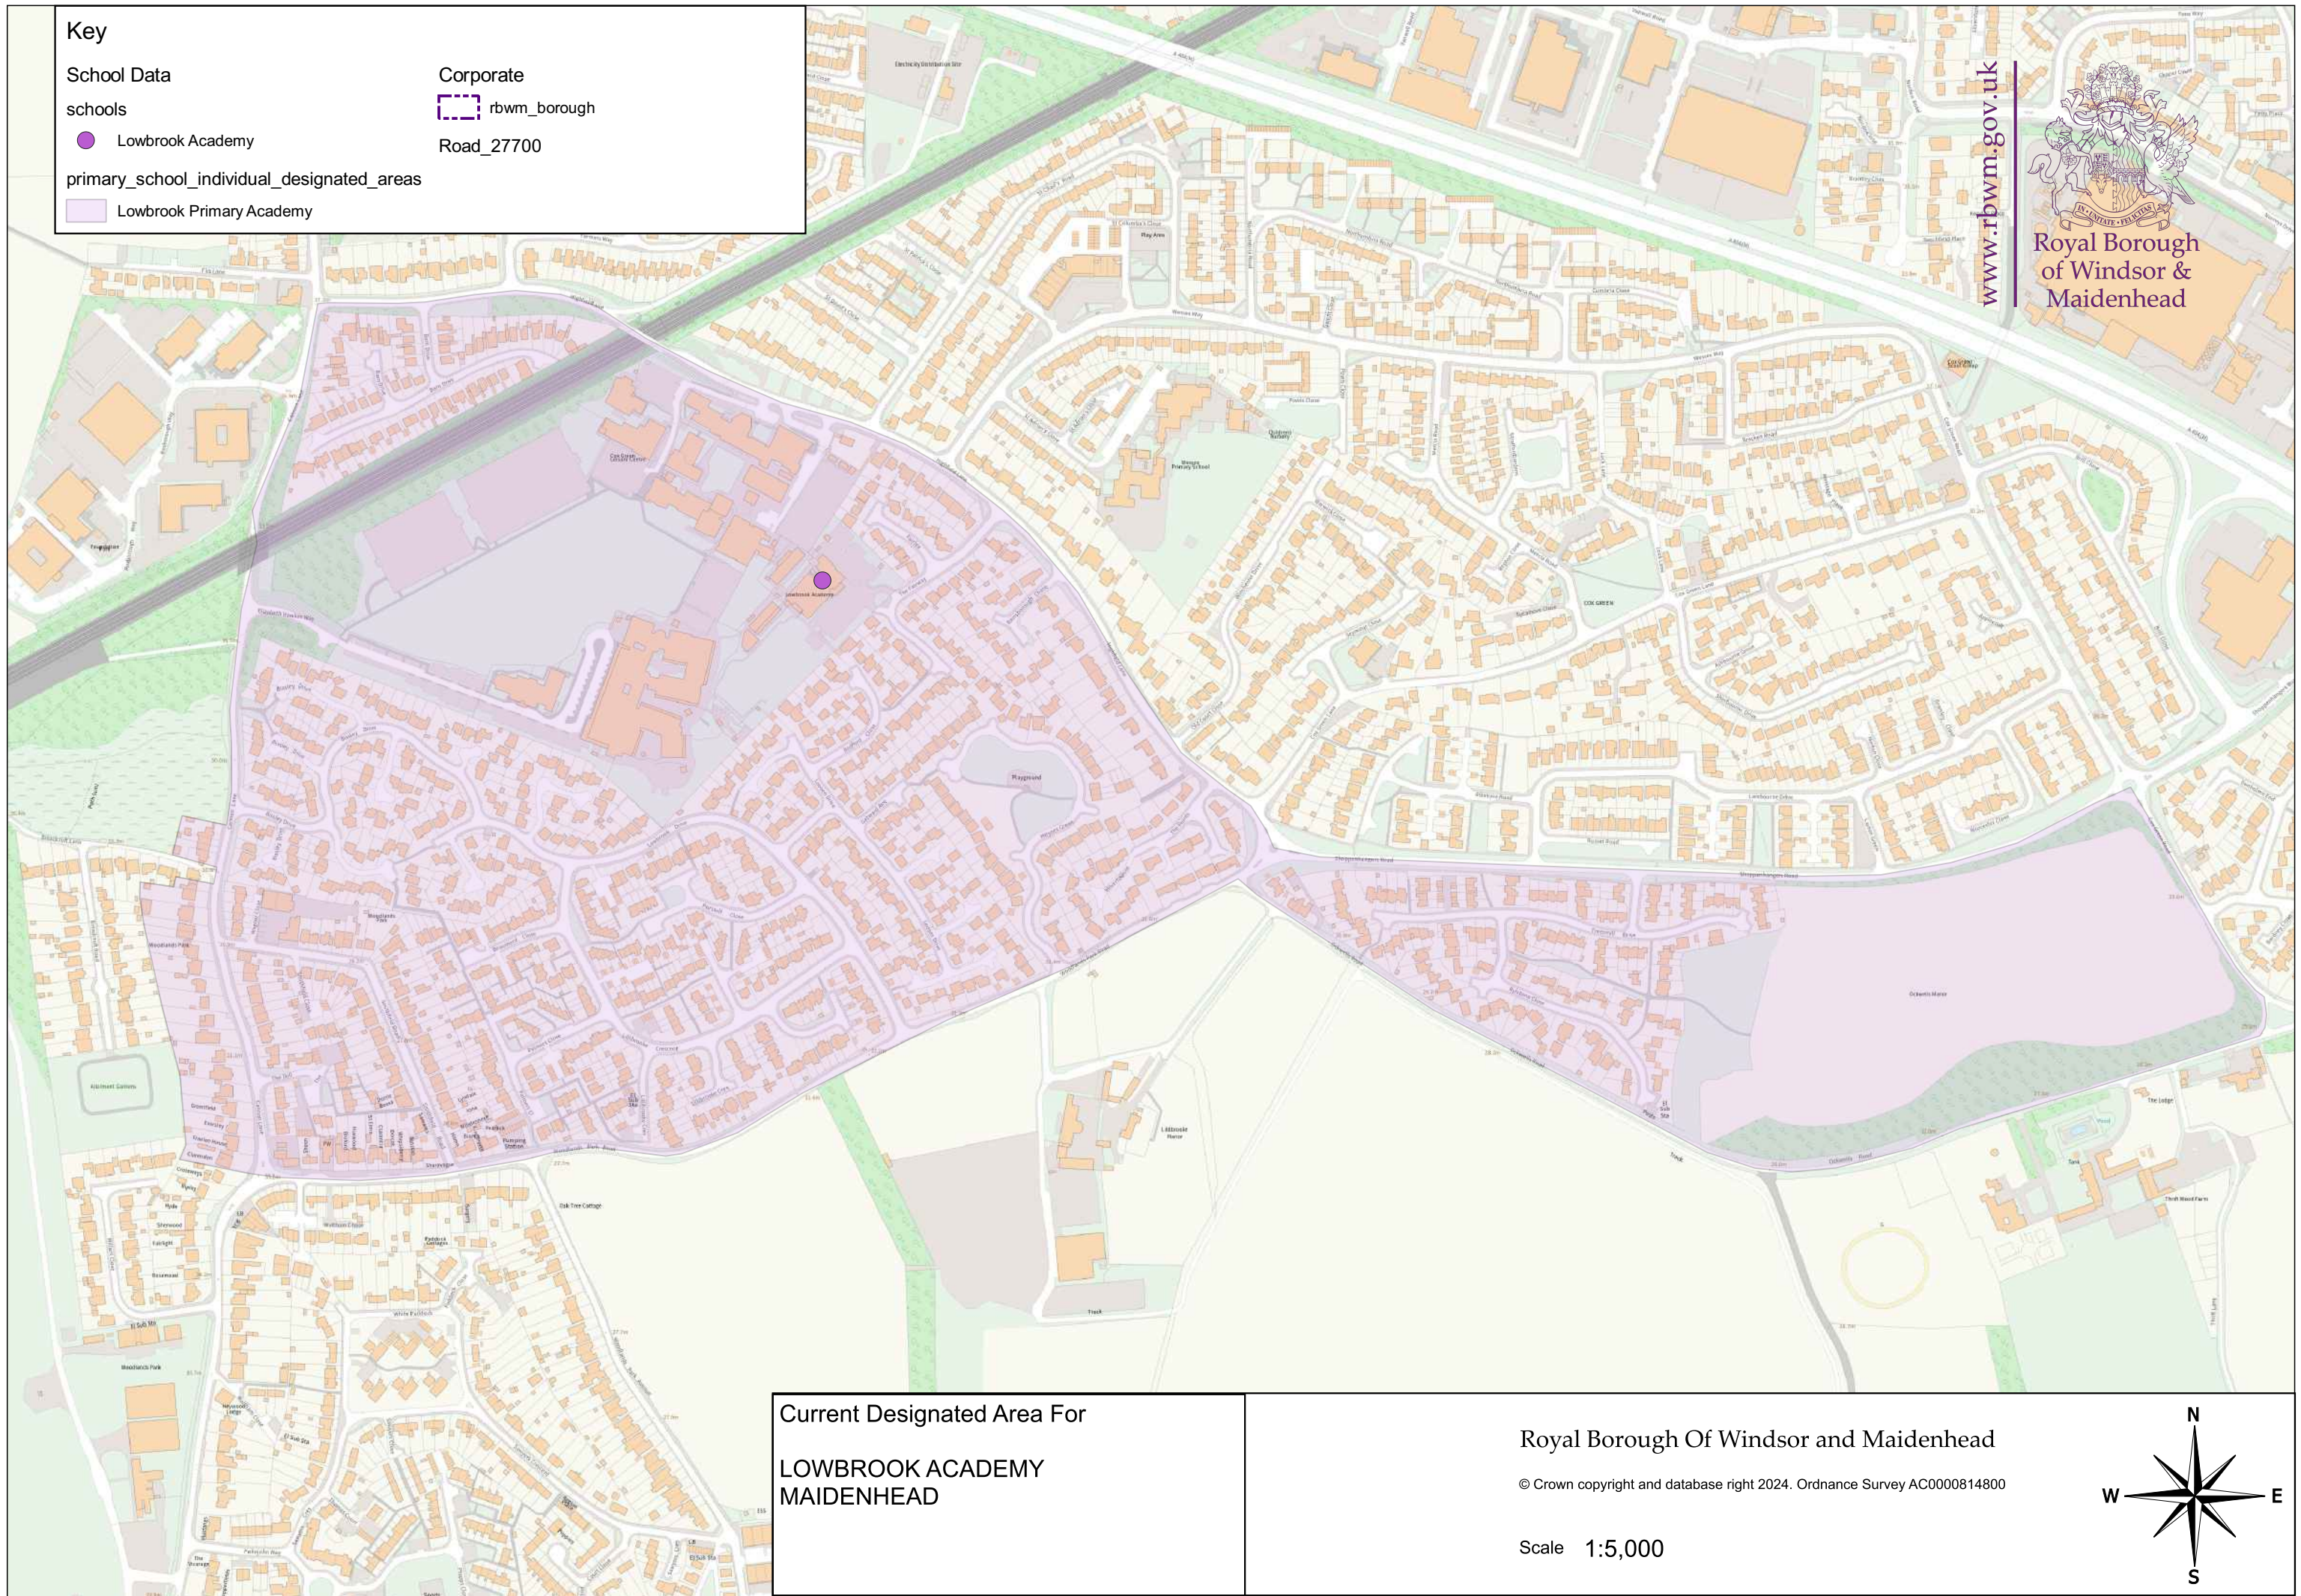

Key

School Data

schools

● Lowbrook Academy

primary\_school\_individual\_designated\_areas

■ Lowbrook Primary Academy

Corporate

▭ rbwm\_borough

▬ Road\_27700

Royal Borough of Windsor & Maidenhead

www.rbwm.gov.uk

Current Designated Area For  
**LOWBROOK ACADEMY  
MAIDENHEAD**

Royal Borough Of Windsor and Maidenhead  
© Crown copyright and database right 2024. Ordnance Survey AC0000814800  
Scale 1:5,000